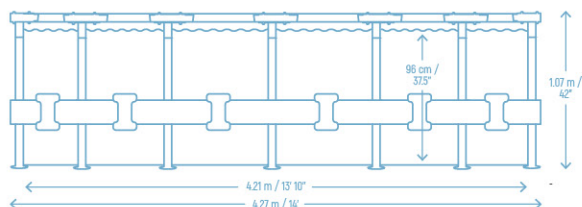

# 561JM

↔ 427 x 107cm - 14' x 42"

🏊 STEEL PRO MAX SPLASHVIEW™ ROUND

📦 57kg - 125.7lbs

90%  
13,030 L  
13.0 m<sup>3</sup>  
3,440 gal.

1 TRITECH™

2 Ø 32MM - Ø 1.25"

3 CLICKCONNECT SYSTEM™